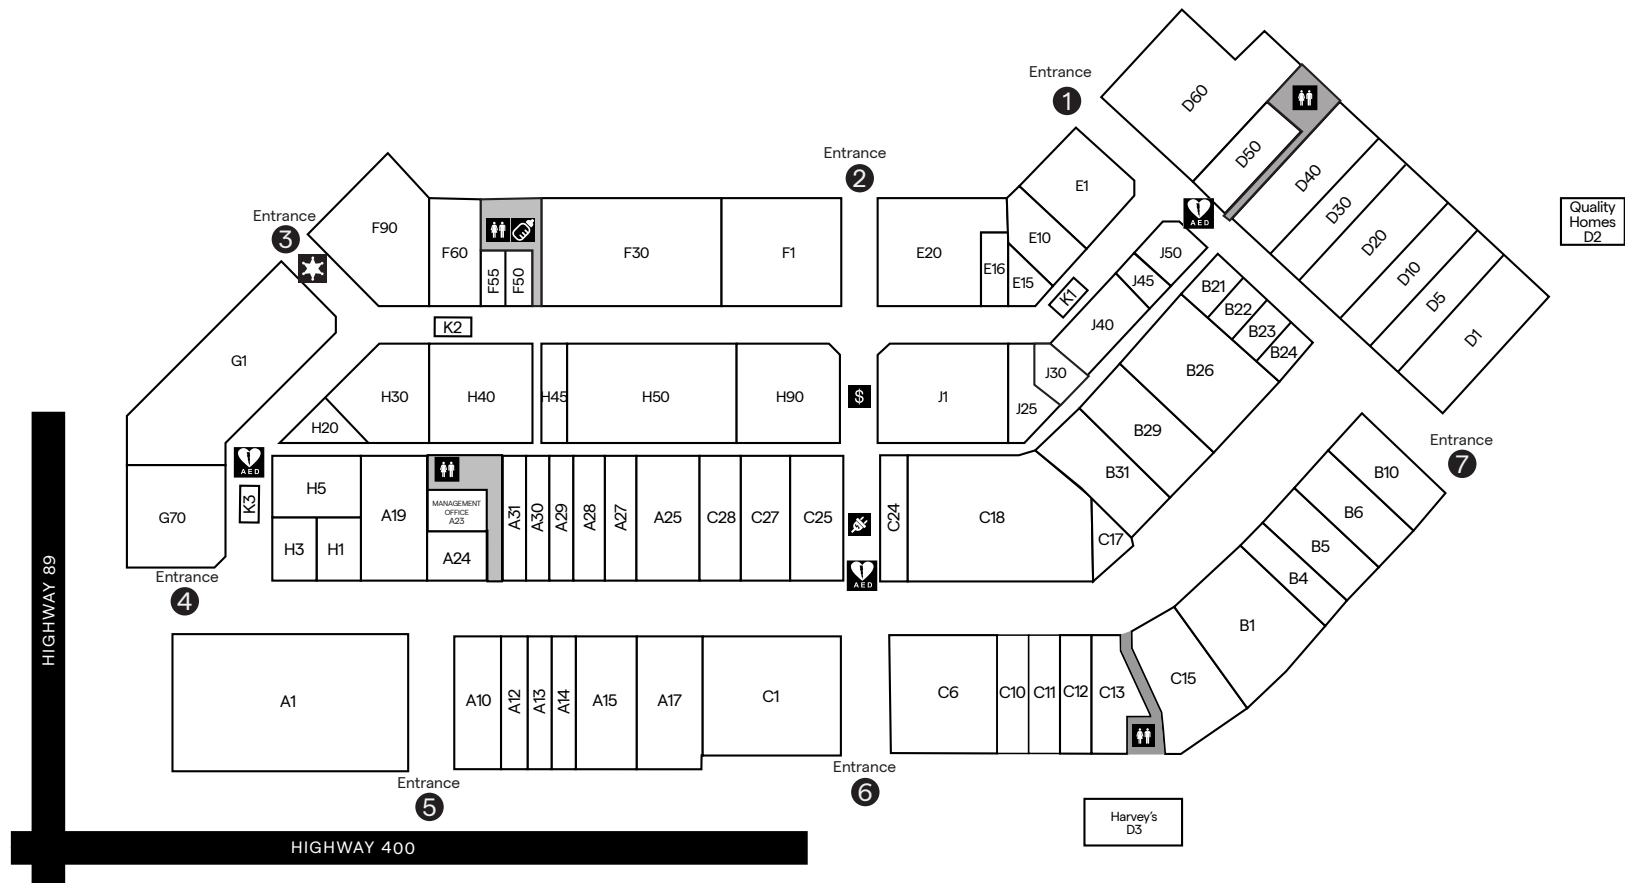

CENTRE MAP

SERVICE LEGEND

ATM

WASHROOMS

CHARGING STATION

AED

MOTHER'S ROOM

SECURITY

APPAREL

B1	Adidas	(705) 458-2728
C06	Aerie	(249) 883-0000
B5	All Star Sports	(705) 458-9996
G70	American Eagle Outfitters	(705) 458-9961
C28	Anna Bella	(705) 885-1266
E20	Banana Republic Factory	(705) 458-8742
H45	Bikini Village	(705) 916-0020
H5	Bluenotes	(705) 458-1349
F90	Calvin Klein	(705) 458-1330
J1	Coach	(705) 458-8538
B26	Columbia Factory Store	(905) 215-0615
H40	Eddie Bauer Outlet	(705) 458-4238
F1	Gap Factory	(705) 458-2026
H90	Guess Factory Store	(705) 458-1771
A1	H&M	(855) 272-7007
C12	Just Cozy	(705) 458-1371
C1	La Vie en Rose / Aqua Outlet	(705) 458-1781
A17	Labels	(705) 719-3427
A15	Levi's Outlet	(705) 302-5100 New
E1	Mountain Warehouse	(705) 458-9796
C18	Old Navy Outlet	(705) 458-9475
G1	Polo Ralph Lauren	(705) 458-7083
H30	Puma Outlet	(705) 458-8837
F60	Skechers	(705) 458-0330
B06	Suzy Shier	(705) 458-8710
H50	Tommy Hilfiger	(705) 458-1454